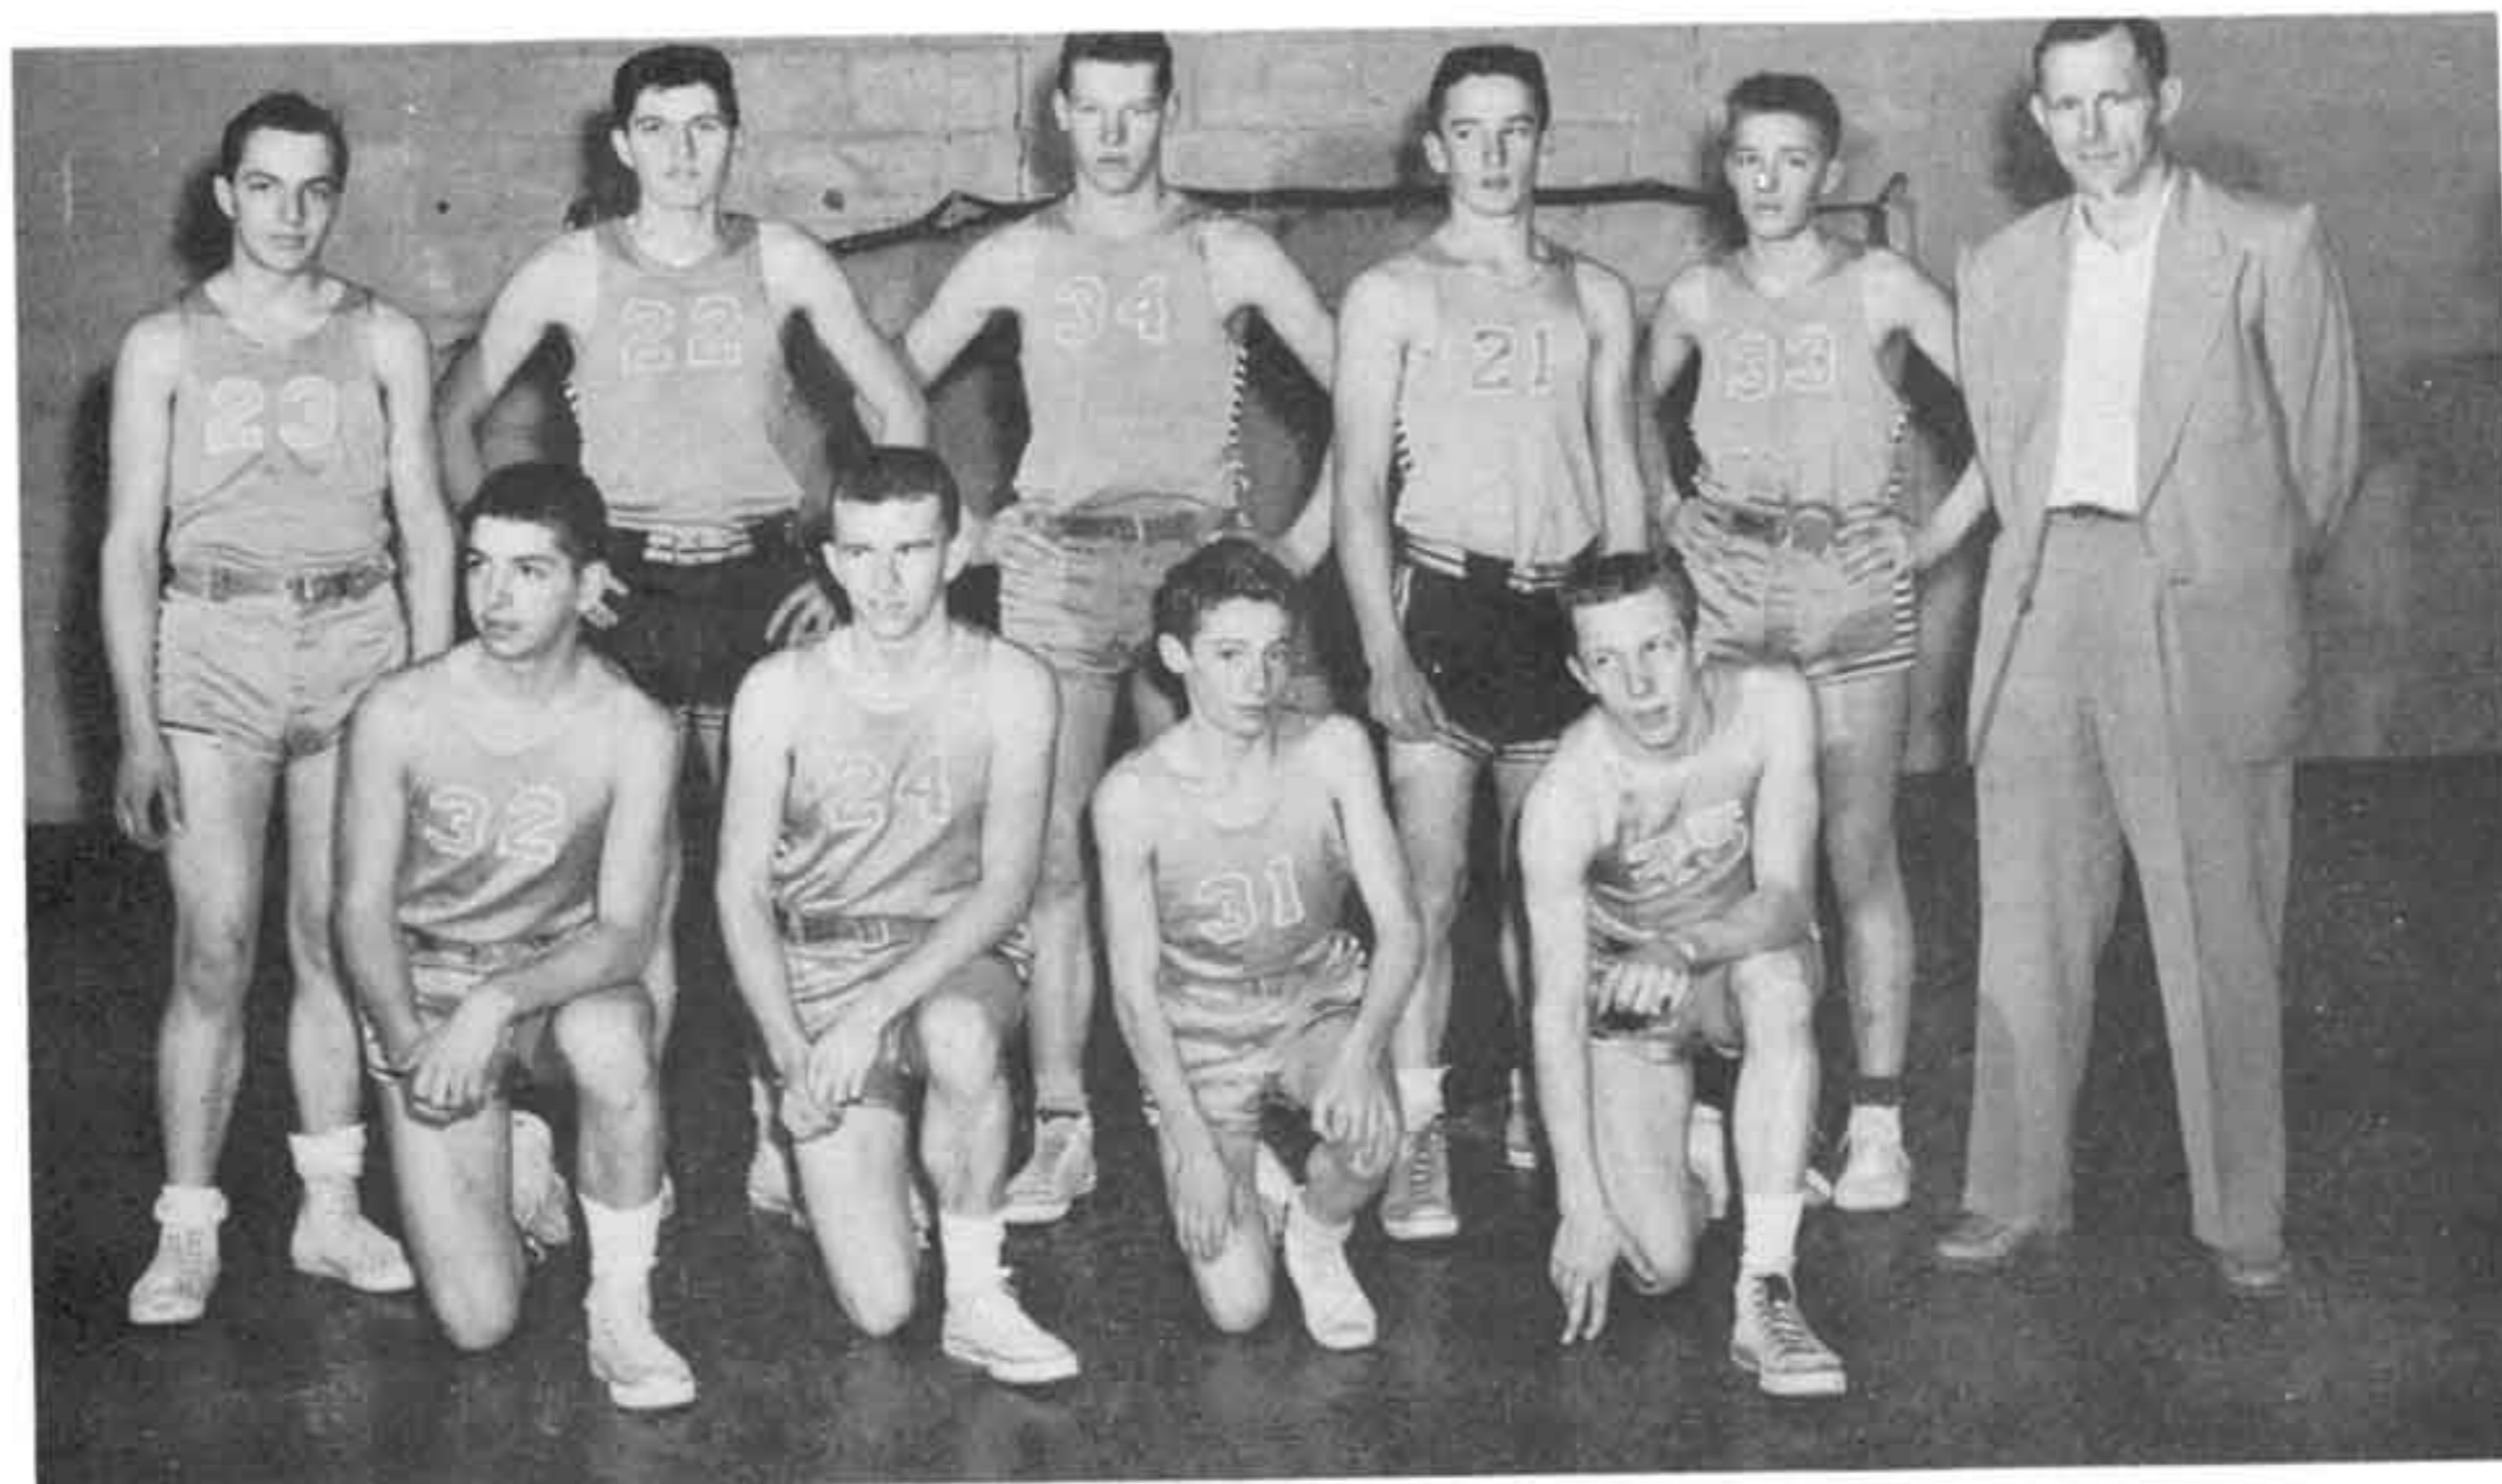

JUNIOR VARSITY

Back Row - Left to Right
Edward Heckman, Forward; Bruce Thelen, Center, Fred Wood, Center;
David Cook, Forward; Bobby Thelen, Forward; Coach Larry Sroufe
Front Row
Tom George, Guard; Dick Kramer, Guard; Ben Bierstetel, Guard; Ken
Schafer, Guard

CHEERLEADERS

Sandy Pinkney Monica Huhn Ellen Waigle Patty Schneider Karen Cook